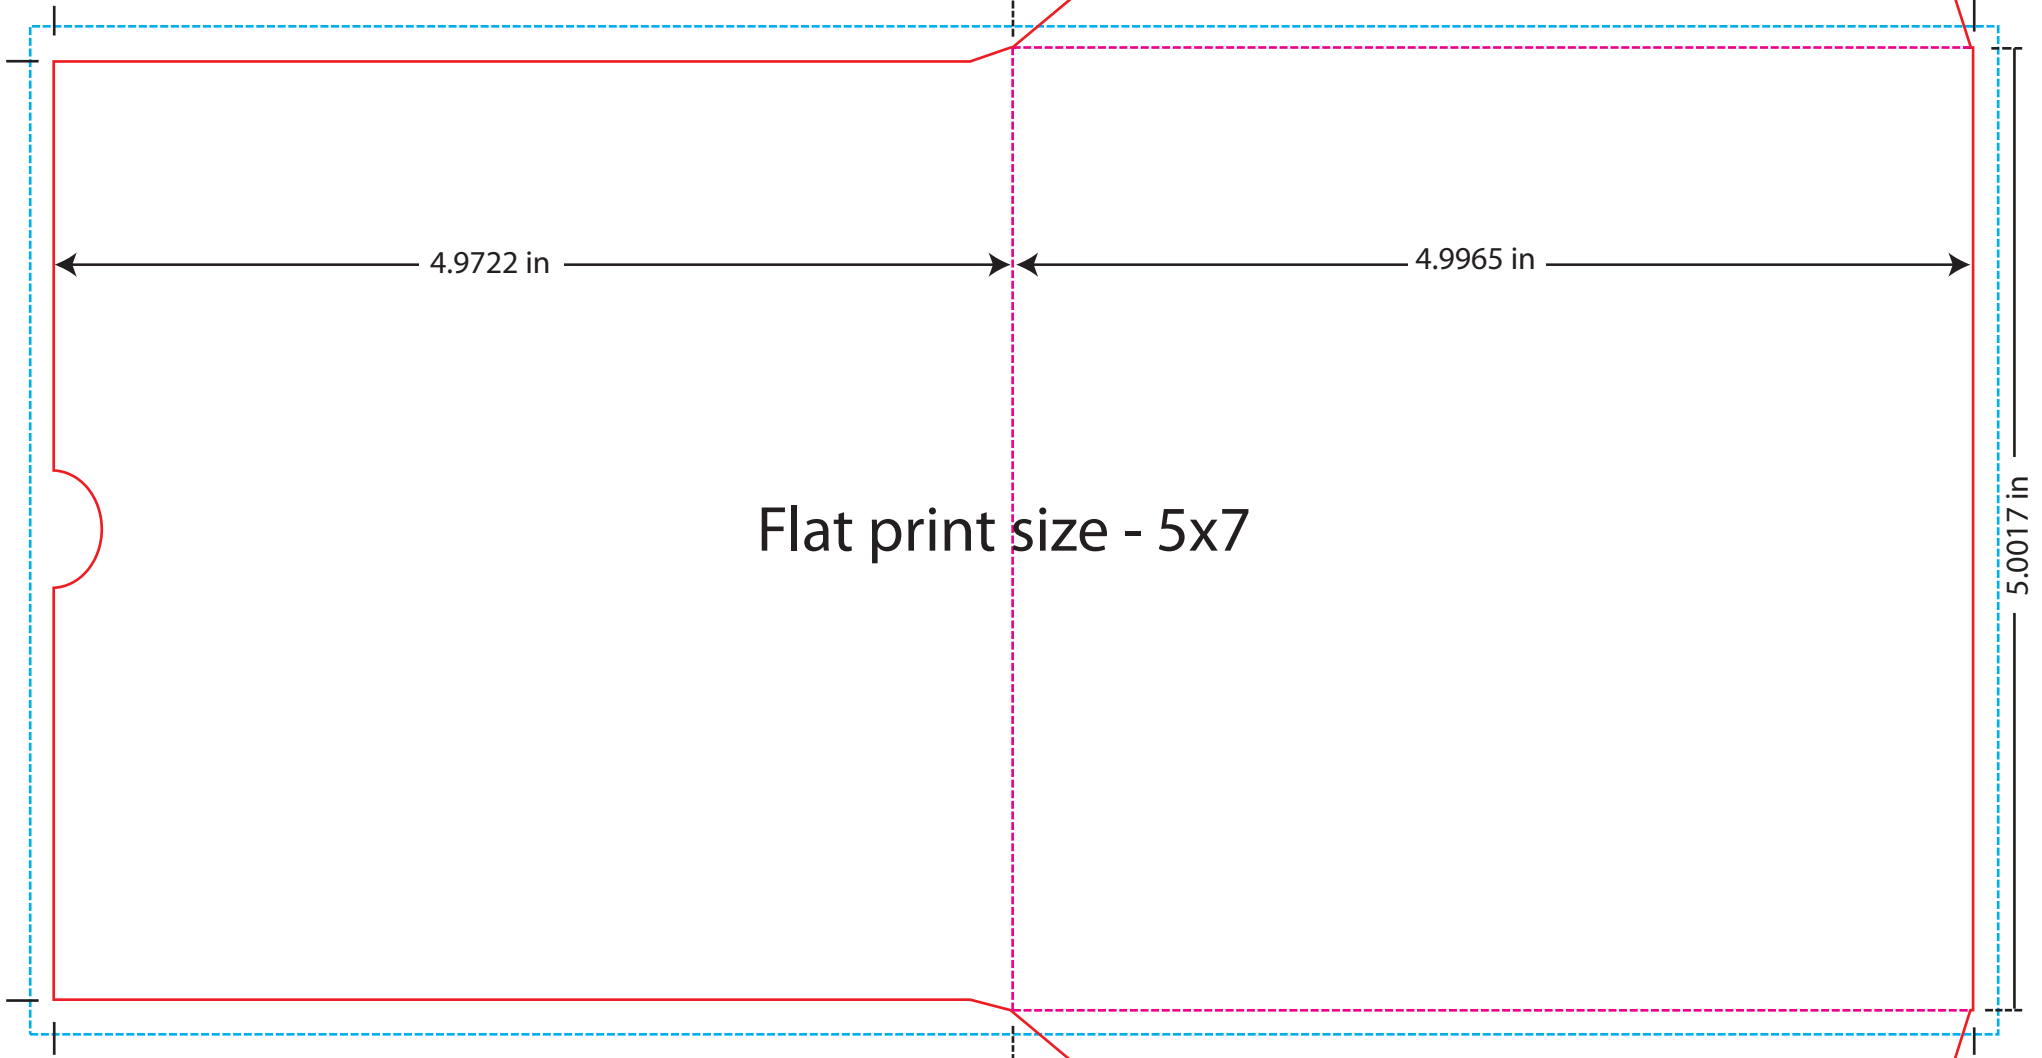

2 PANEL WALLET W/THUMB NOTCH DIE#: 12107

NOTE: KEEP ARTWORK ON A SEPARATE LAYER - DO NOT EMBED TEMPLATE IN ART.

MAGENTA = FOLDS

RED = TRIM

CYAN = BLEED - 10.25x5.5