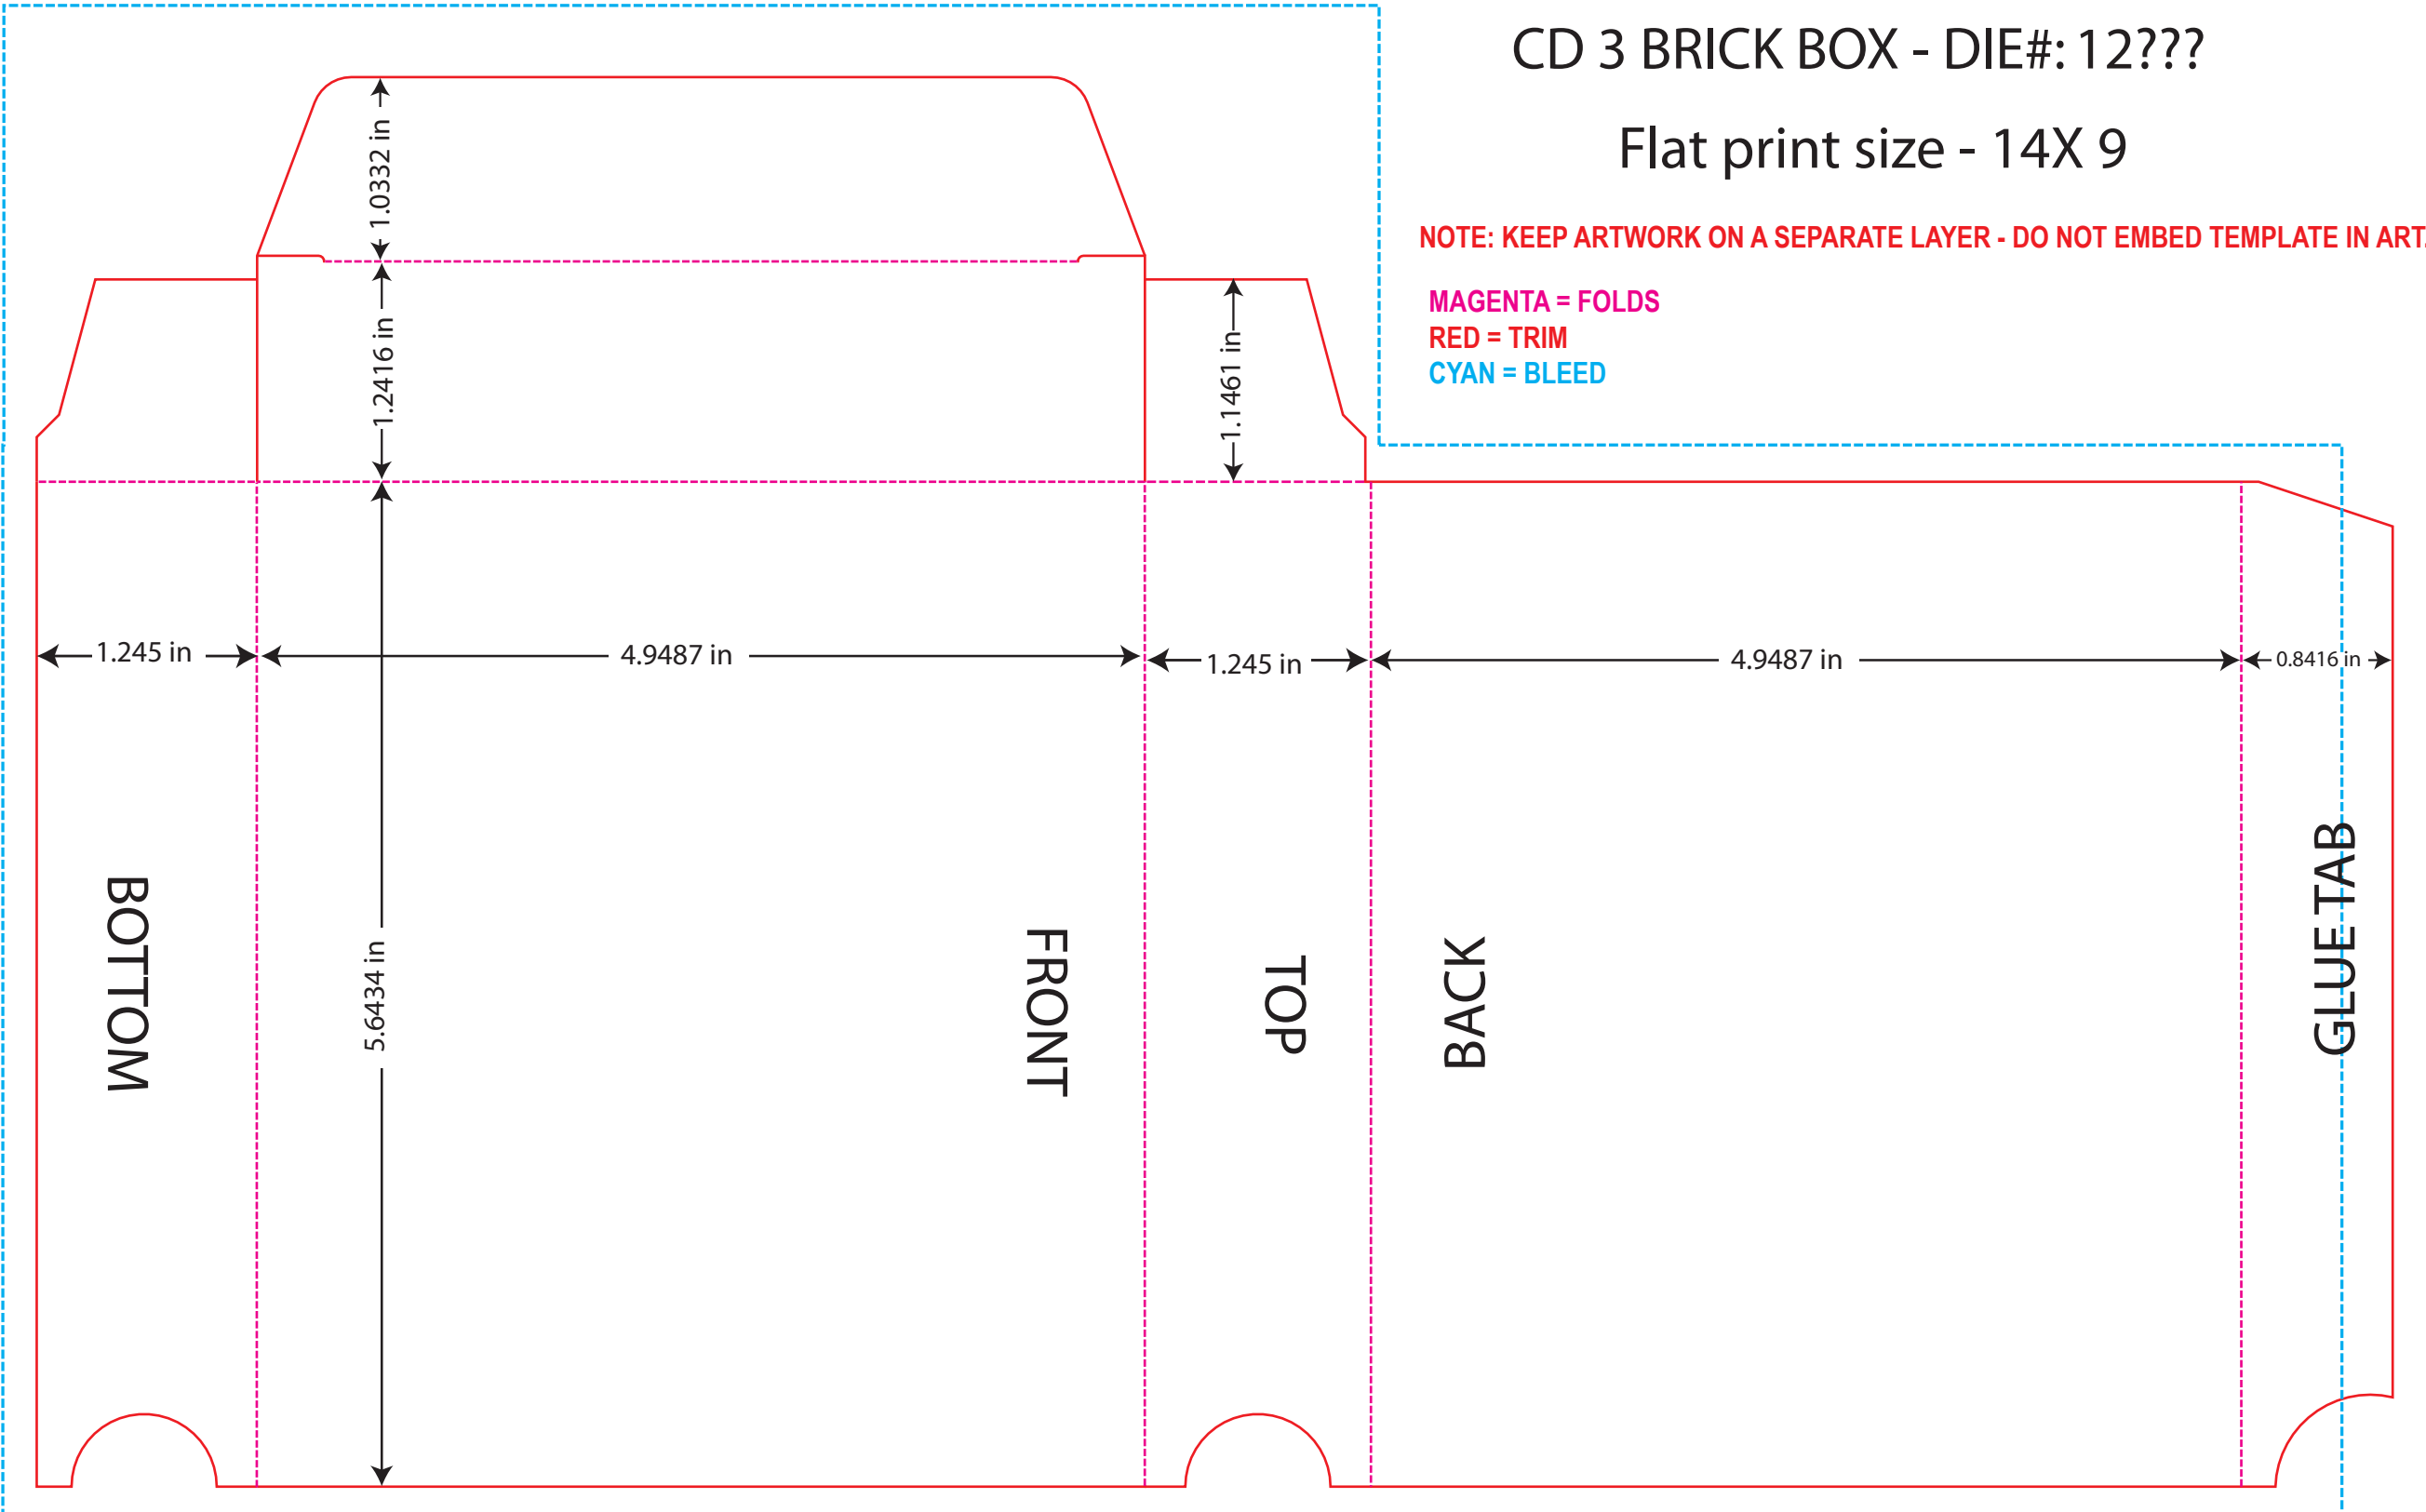

CD 3 BRICK BOX - DIE#: 12???

Flat print size - 14X 9

NOTE: KEEP ARTWORK ON A SEPARATE LAYER - DO NOT EMBED TEMPLATE IN ART.

MAGENTA = FOLDS

RED = TRIM

CYAN = BLEED

BOTTOM

FRONT

TOP

BACK

GLUE TAB

1.245 in

4.9487 in

1.245 in

4.9487 in

0.8416 in

1.0332 in

1.2416 in

1.1461 in

5.6434 in